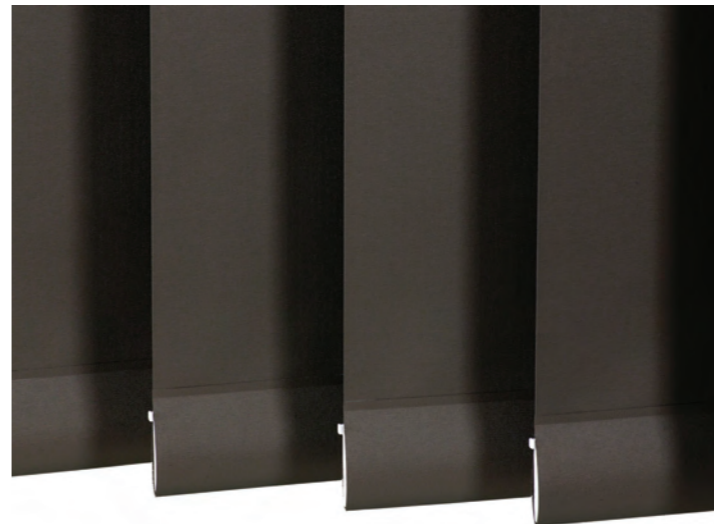

Earless bottom weights for enhanced child safety.