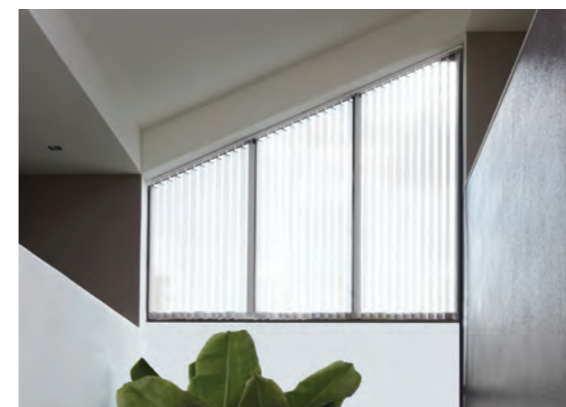

Angle vertical fabric vanes for light control.

An ideal solution for large sliding doors.

Sleek hardware and contoured headrail design.

Solution for large sloping and irregular shaped windows.

Flexible Light Control

Luxaflex Vertical Blinds feature vertical fabric vanes that can be easily rotated to control the level of privacy and direction of the light entering the room. With 200 degree vane closure, minimum light leakage between fabric vanes provides enhanced room darkening and privacy.

The EDGE Vertical Blind Track provides the most flexible solution for large sloping and irregular shaped windows.

Luxaflex Vertical Blinds are ideal for larger applications and can be split down the middle for instant access to doors.