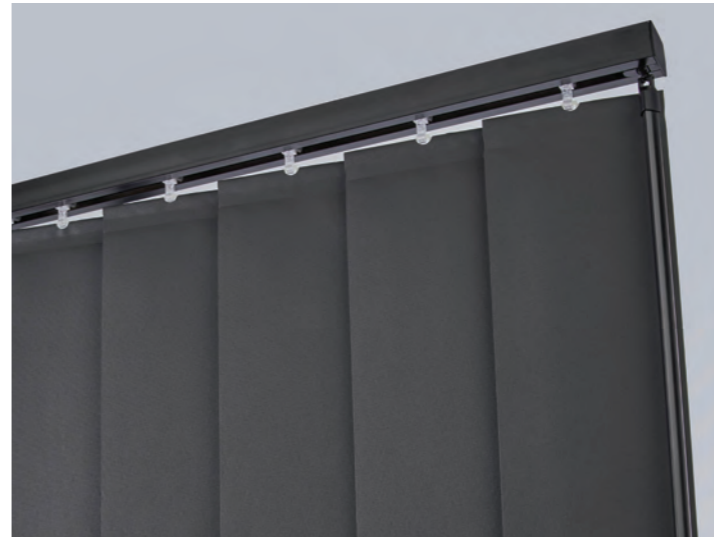

Luxaflex Vertical Blinds feature vertical fabric vanes that can be easily rotated to control the level of privacy and direction of the light entering the room. With 200 degree vane closure, minimum light leakage between fabric vanes provides enhanced room darkening and privacy.

Versatility Guaranteed

Suitable for a wide range of applications, vertical blinds are an incredibly versatile solution perfect for large sliding doors. Neatly stack the vertical blind to the left, right, centre or split stack down the centre for a complete view through or instant access to doors.

Premium Hardware System

Featuring the Australian designed and developed EDGE Vertical Blind System, engineered for durability, ultra-smooth operation and contemporary interior aesthetic.

Unique Window Solutions

The EDGE Vertical Blind Track provides the most flexible solution for large sloping and irregular shaped windows.

Luxaflex Vertical Blinds are ideal for larger applications and can be split down the middle for instant access to doors.