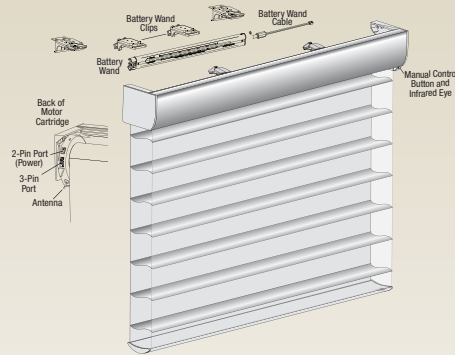

The satellite eye is built into the Headrail providing a sleek and clean finish to the window covering.

When battery operation is selected the battery pack is attached to the back of the Headrail. Alternatively where standard household power supply outlet is available the DC power adaptor is an ideal alternative.

The satellite eye is built into the Headrail providing a sleek and clean finish to the window covering.

When battery operation is selected the battery pack is attached to the back of the Headrail. Alternatively where standard household power supply outlet is available the DC power adaptor can be used.