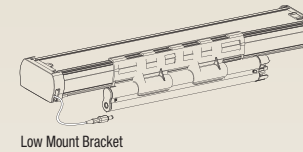

High Mount Bracket