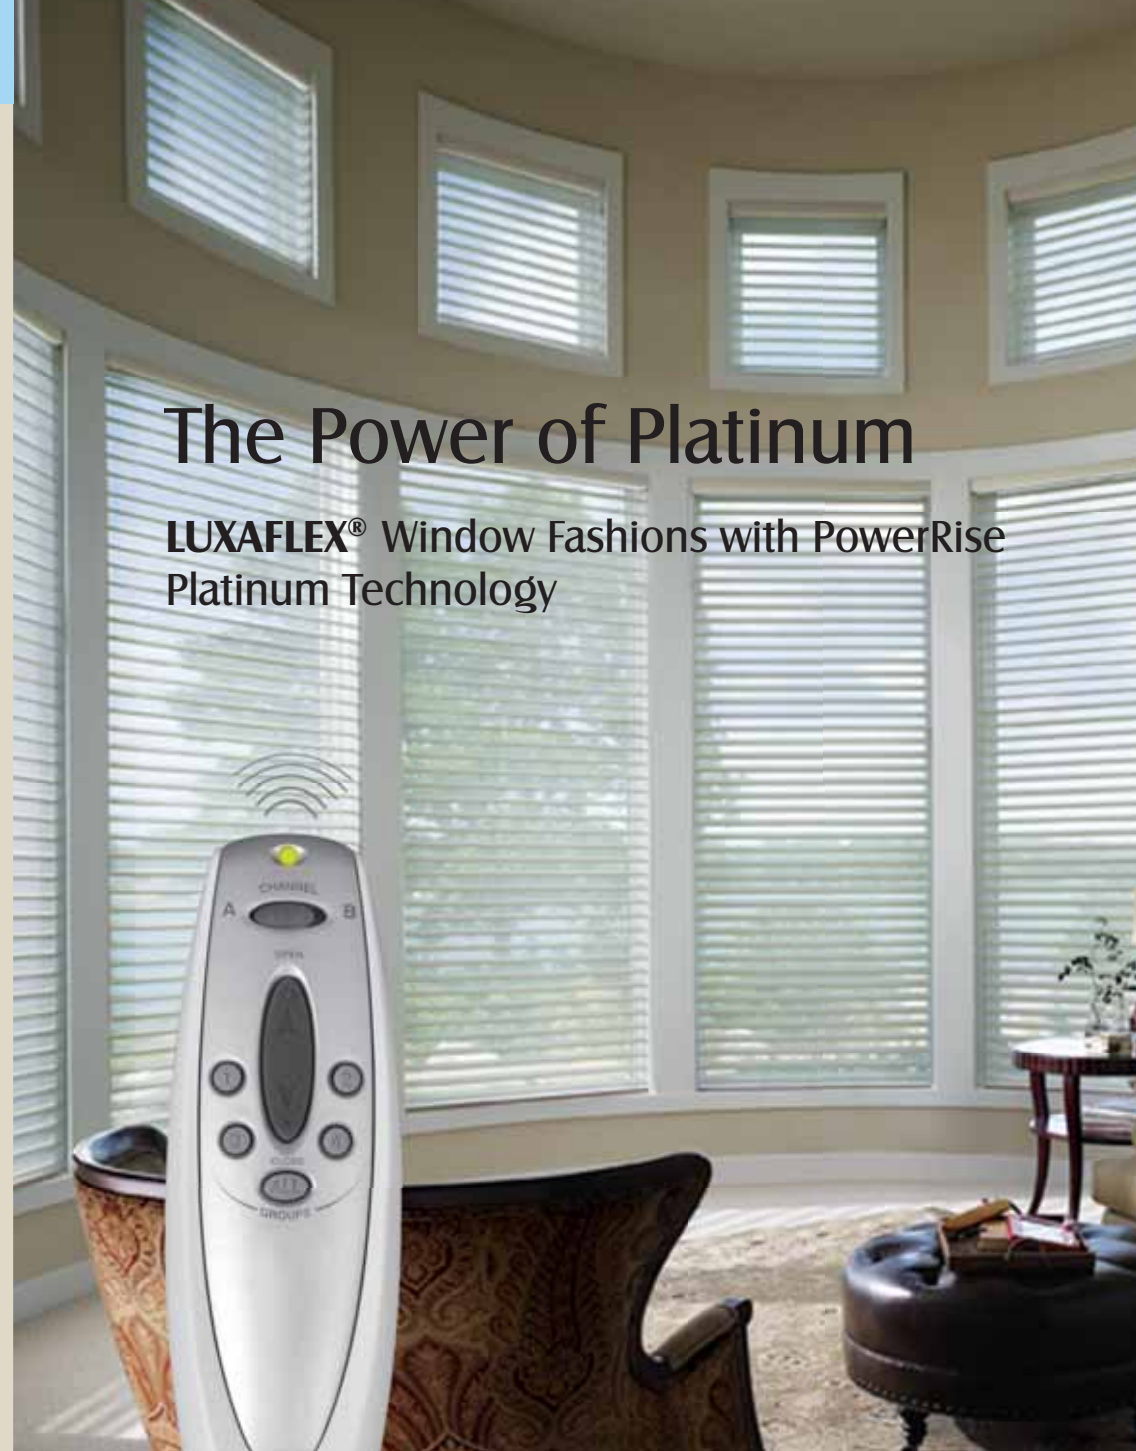

The Power of Platinum

LUXAFLEX® Window Fashions with PowerRise Platinum Technology