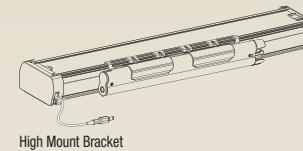

LUXAFLEX® Window Fashions Powered by PowerRise Platinum Technology

The Next Generation in LUXAFLEX® Window Fashions with PowerRise Operating System

The convenience and accessibility of the battery operated LUXAFLEX® PowerRise Operating System has been elevated with the enhanced next generation - PowerRise Platinum Technology.

The PowerRise Platinum Technology experience is like no other.

- ☪ With no complicated wiring necessary the PowerRise Platinum Technology system is easy to install, operate and maintain.
- ☪ PowerRise Platinum Technology combines two proven wireless technologies - infrared (line of sight) and radio frequency (point anywhere).
- ☪ The PowerRise Platinum Technology motors feature quiet operation.
- ☪ With cordless operation, PowerRise Platinum Technology offers enhanced child and pet safety.
- ☪ When raised or lowered, window coverings can stop in a customised, preset position.
- ☪ Window Coverings featuring PowerRise Platinum Technology incorporate colour coordinated hardware, making these technologically advanced window coverings aesthetically pleasing.
- ☪ The perfect solution for hard-to-reach windows.
- ☪ The battery pack powers the window covering for over a year, depending on usage. When the AA batteries do need replacing, it is quick and easy and in most cases the window covering does not need to be removed.

Softshades Powered by Platinum Technology

Available across the suite of LUXAFLEX® Softshades Window Coverings – DUETTE® Shades, SILHOUETTE® Shadings, LUMINETTE® Privacy Sheers and PIROUETTE® Shadings – PowerRise Platinum Technology features convenient control, superior features, quieter operation and a cordless child safe window covering solution.