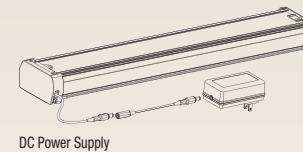

Low Mount Bracket

DC Power Supply