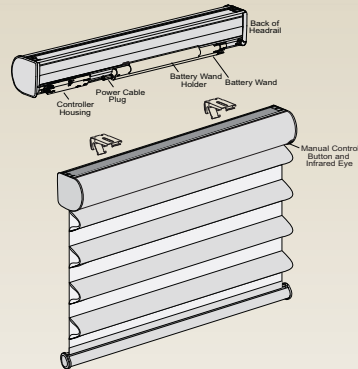

The satellite eye is built into the Headrail providing a sleek and clean finish to the window covering.

When battery operation is selected the battery pack is attached to the back of the Headrail. Alternatively where standard household power supply outlet is available the DC power adaptor is an ideal alternative.

LUXAFLEX® LUMINETTE® Privacy Sheers offer a sophisticated vertical window covering solution. The soft fabric vanes can be traversed to open and closed, or tilted to control light and privacy, and with PowerRise Platinum Technology this is achieved with a touch of a button.

LUXAFLEX® PIRouETTE® Shadings

Controlling light and privacy is achieved with total ease with PowerRise Platinum Technology. Raising and the lowering the shade, along with opening and closing the vanes is possible in the press of one button.

The satellite eye is built into the Headrail providing a sleek and clean finish to the window covering.

When battery operation is selected the battery pack is attached to the back of the Headrail. Alternatively where standard household power supply outlet is available the DC power adaptor can be used.