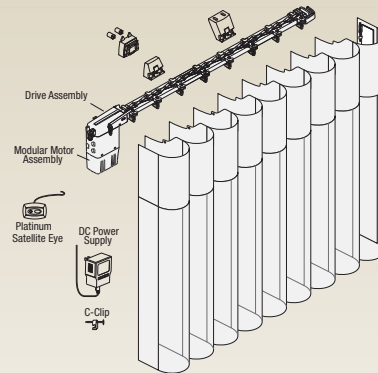

LUXAFLEX® LUMINETTE® Privacy Sheers offer a sophisticated vertical window covering solution. The soft fabric vanes can be traversed to open and closed, or tilted to control light and privacy, and with PowerRise Platinum Technology this is achieved with a touch of a button.