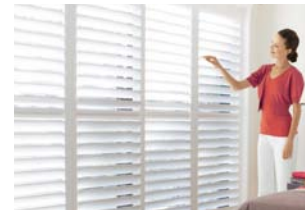

Cordless Lifting Systems

Corded window fashions are also available in "cordless" styles through the use of spring-loaded mechanisms or simple wands.