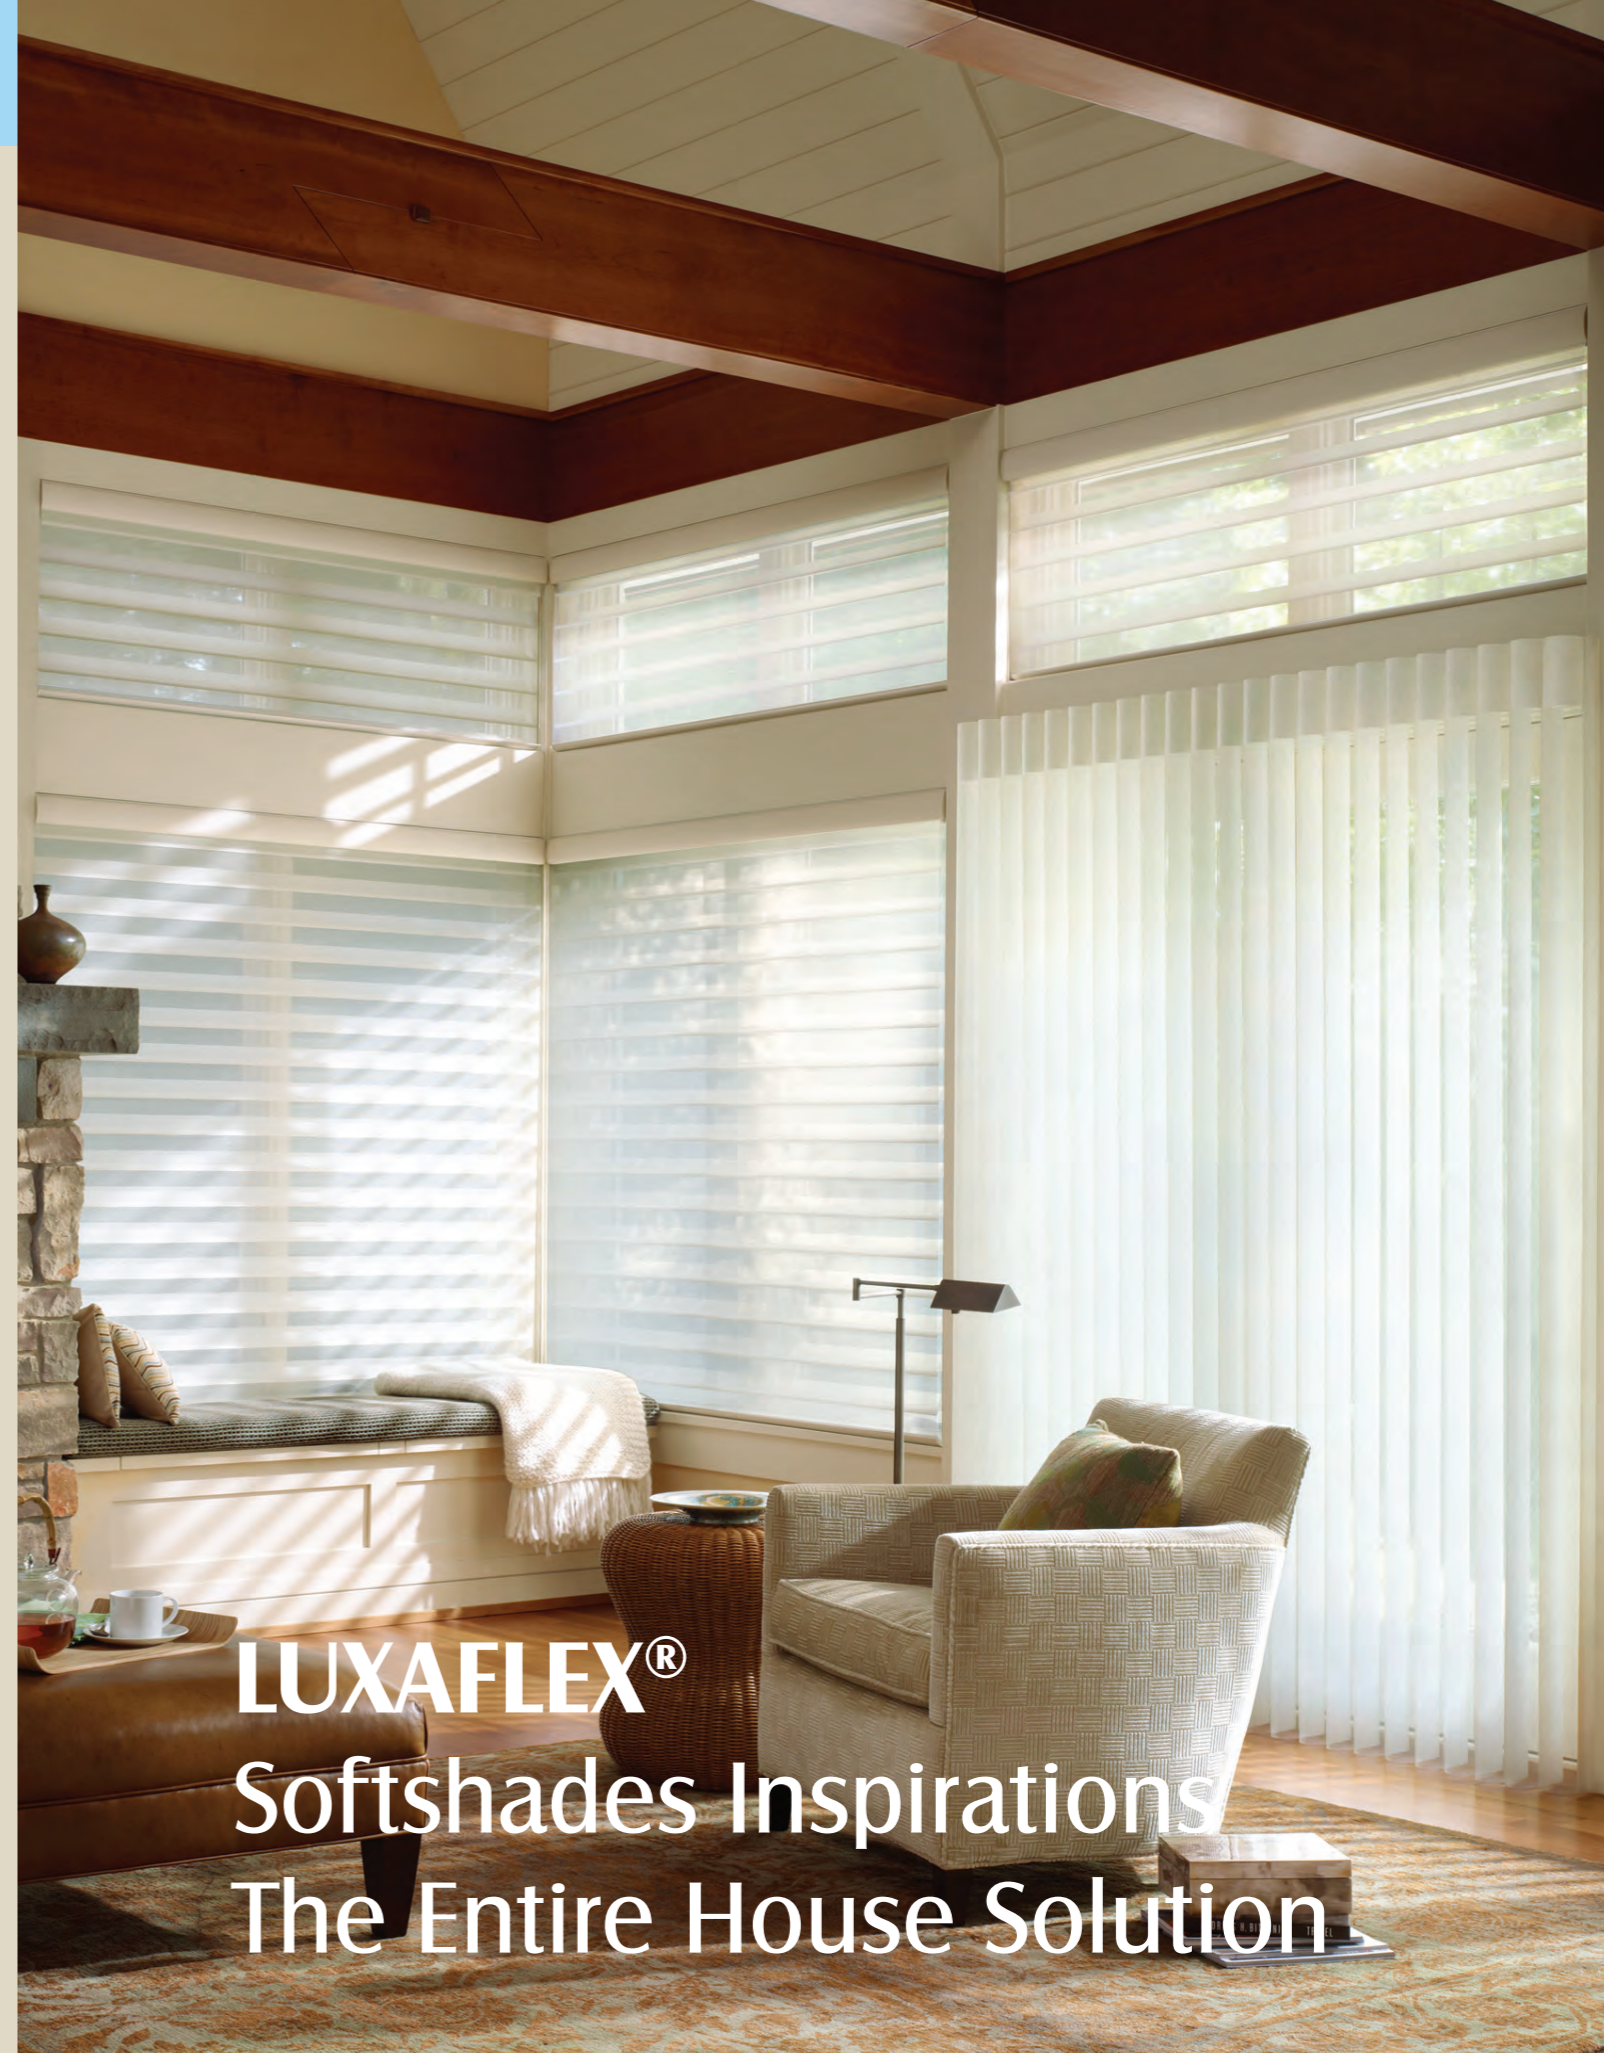

LUXAFLEX®
Softshades Inspirations
The Entire House Solution

∞ Fabric selection colours are represented as close as the printing process allows.

© Copyright 2011 Hunter Douglas Limited [ABN 98 009 675 709]. © Registered Trade Marks of Hunter Douglas Limited.
2011-27ssinsp.indd 07/2011